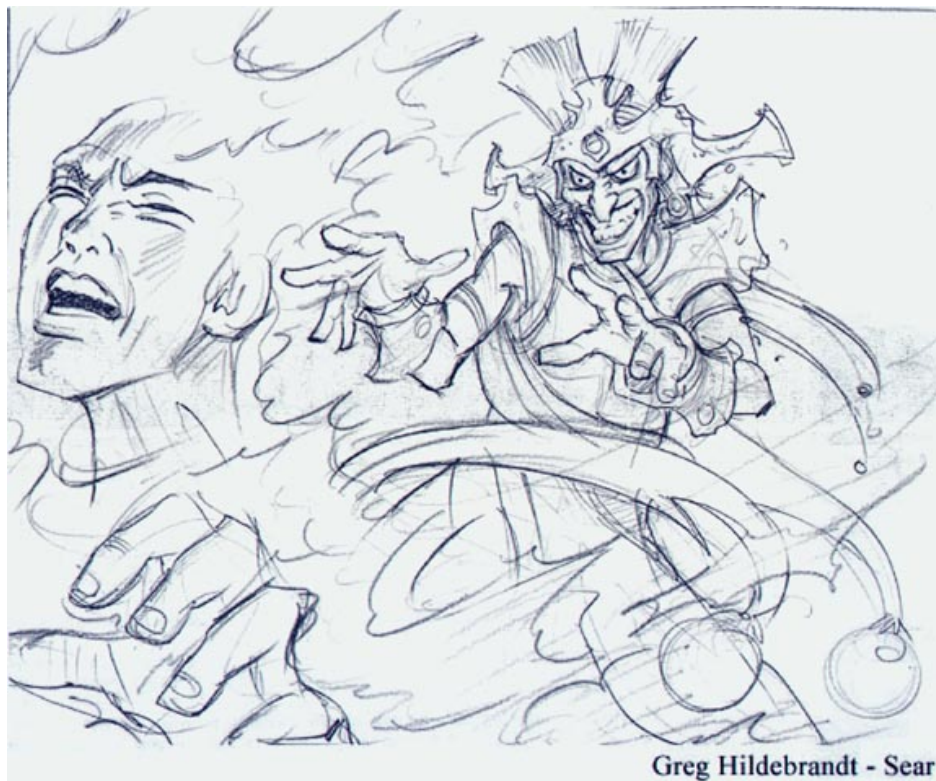

Home > Games > Magic > Magicthegathering.com > Magic Arcana

Sketches: Fiery Temper

Magic Arcana
Monday, March 11, 2002

Today's card is *Torment's* **Fiery Temper**, by the Brothers Hildebrandt. Greg and Tim are forty-year veterans of fantasy art.

1. Art Description

These are the instructions given to the artist:

"This card should show a red wizard casting a spell which causes its victim to burn. The main focus of this card is the fact that the wizard is a psychopath and that he is enjoying his work."

2. Sketch

This is the preliminary sketch submitted by Greg Hildebrandt. It is very quick and rough, but with a portfolio like theirs, the art department knows the final product will look good. The card was called "Sear" in its earliest incarnation.

3. Final Art

Here is a large version of their final painting.